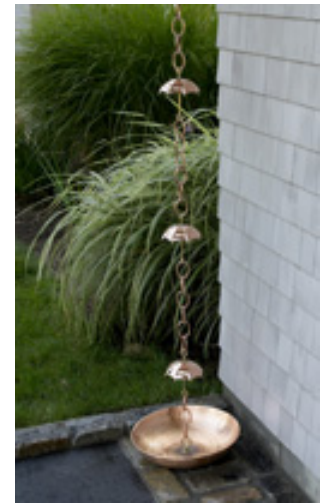

and gracefully dance downward, producing a pleasing sound and sight as it flows toward the ground. Made of pure copper and aluminum, a natural patina will develop over time. Rain chains are available in polished copper or blue verdigris finishes, in styles from simple double loop chains to the artful lily blossoms with watering can leader.