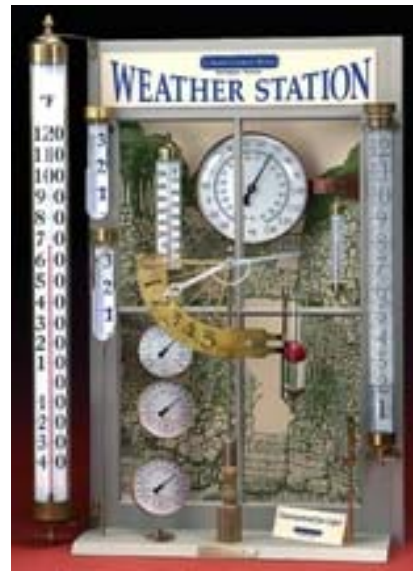

thermometer, wind gauge and the brass rain gauge shown here. Easy to install in the ground, each measures over 40" tall. From the smallest tabletop model to the extraordinary 38" estate size thermometer and rain